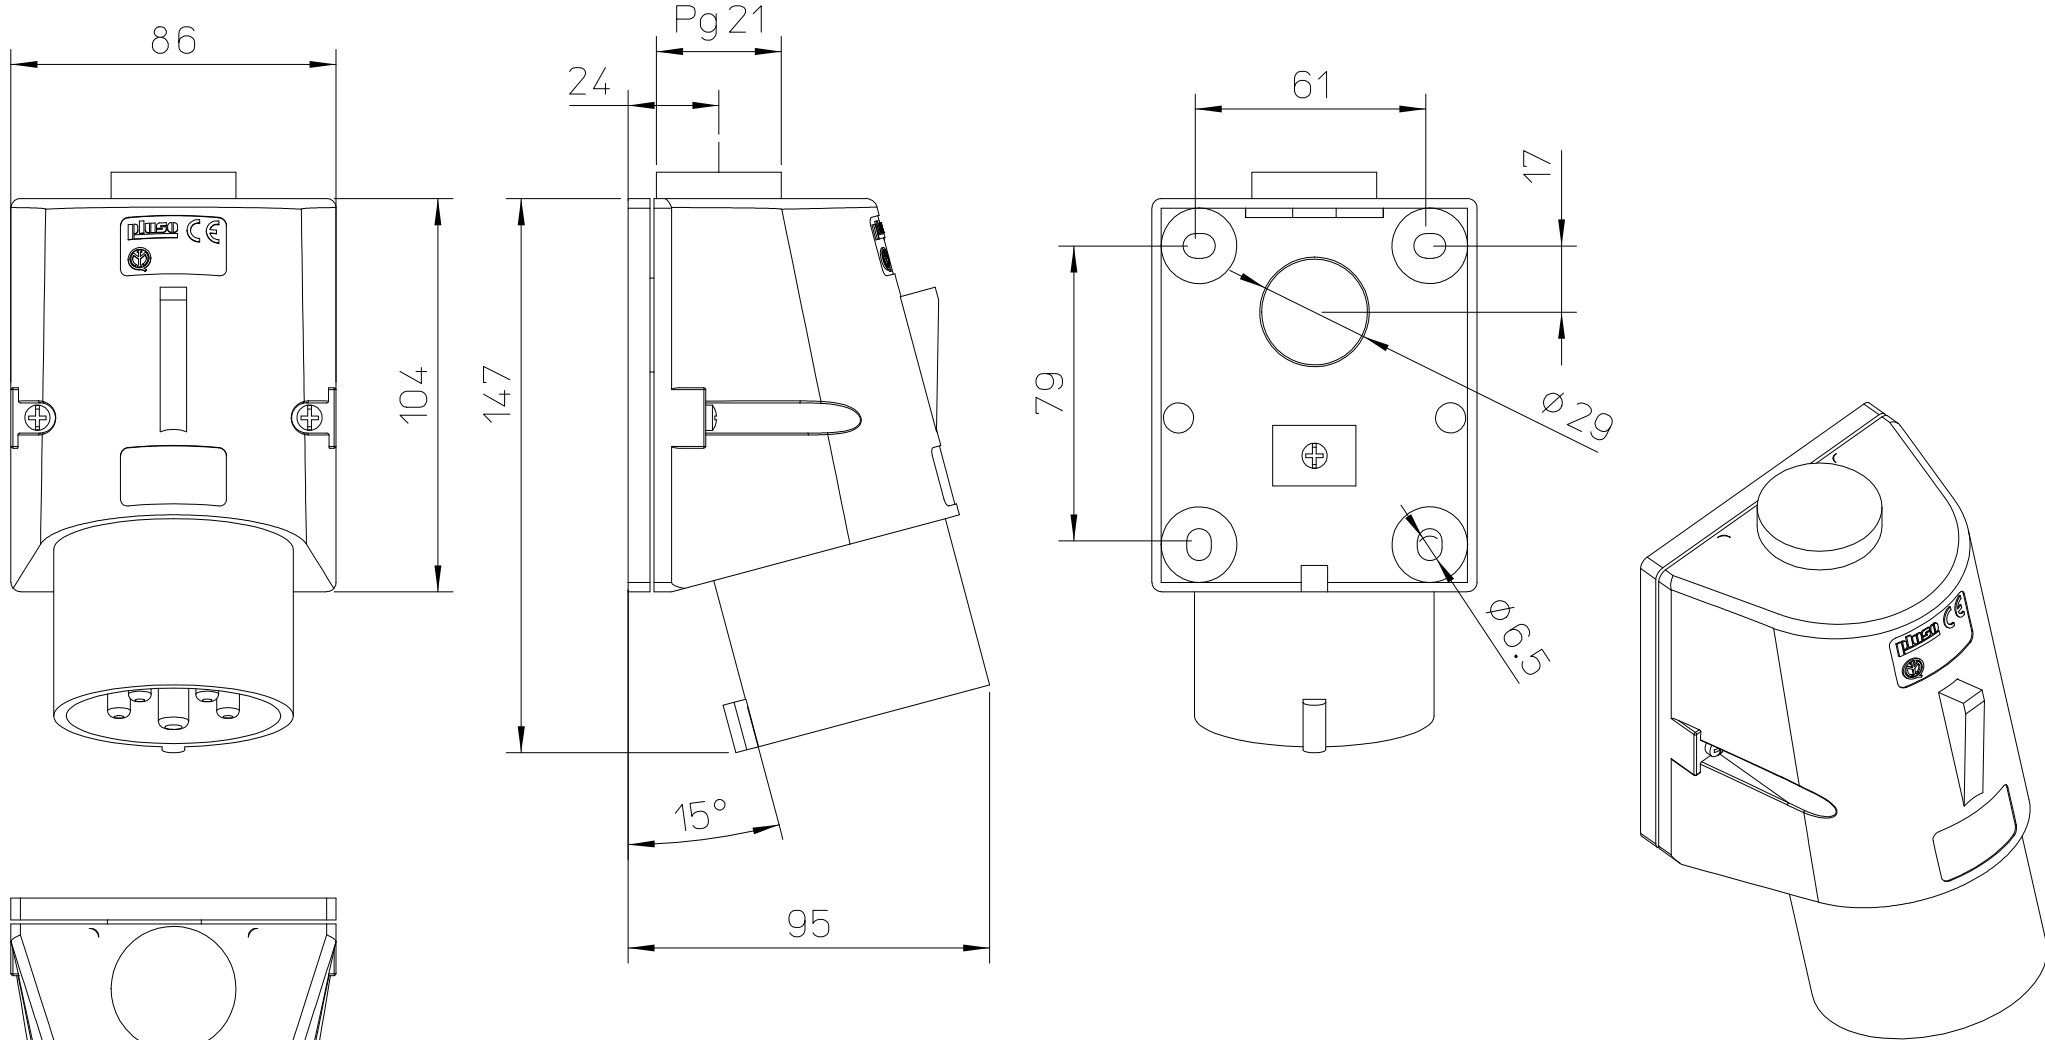

Diritti riservati All rights reserved

dimensions in mm	PE 3235 SM		Scale
Date 18/05/17	surface mounting housings, plugs, 3 poles + N + PE, 32A		1:2
Sign. C. Mainini			